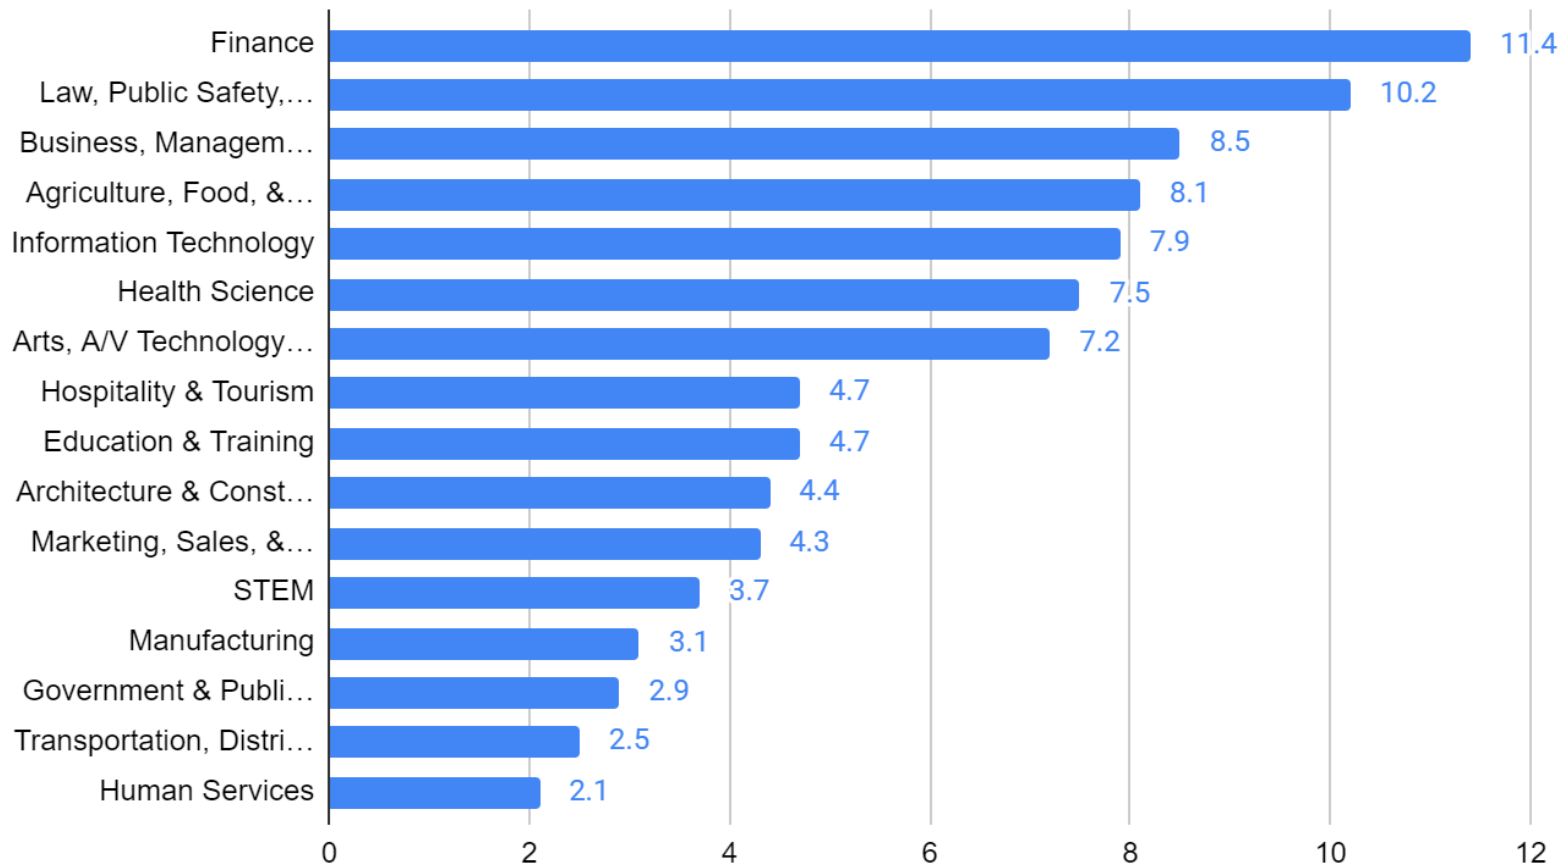

## STUDENT SURVEY DATA

View sample Career Cluster survey data and collaborate with your group to find three (3) career speakers that match the needs and interests.

### Student Group 1