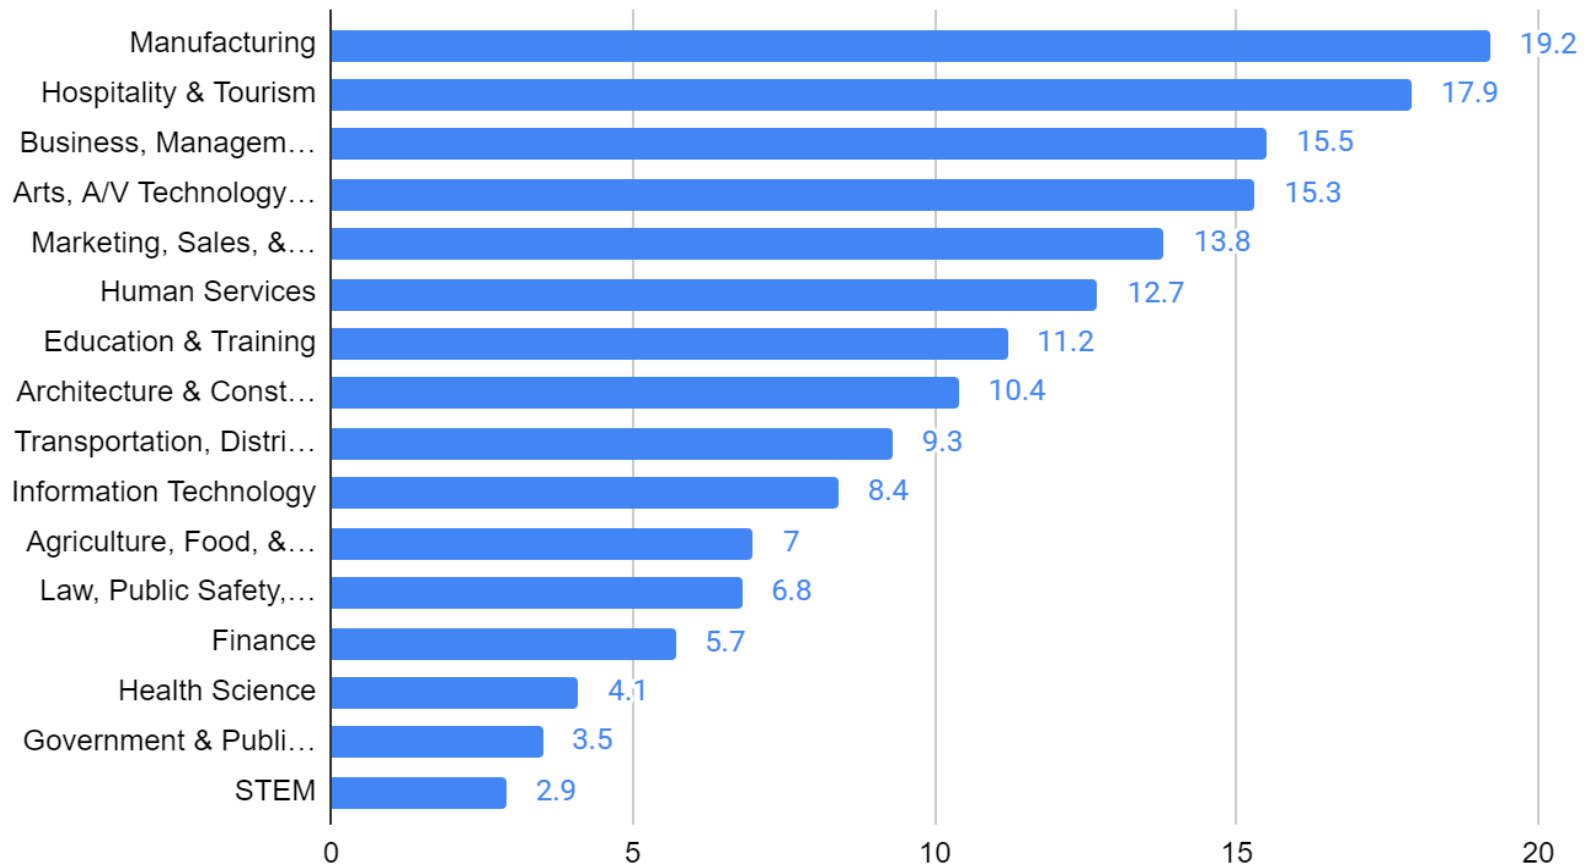

STUDENT SURVEY DATA

View sample Career Cluster survey data and collaborate with your group to find three (3) career speakers that match the needs and interests.

Student Group 2