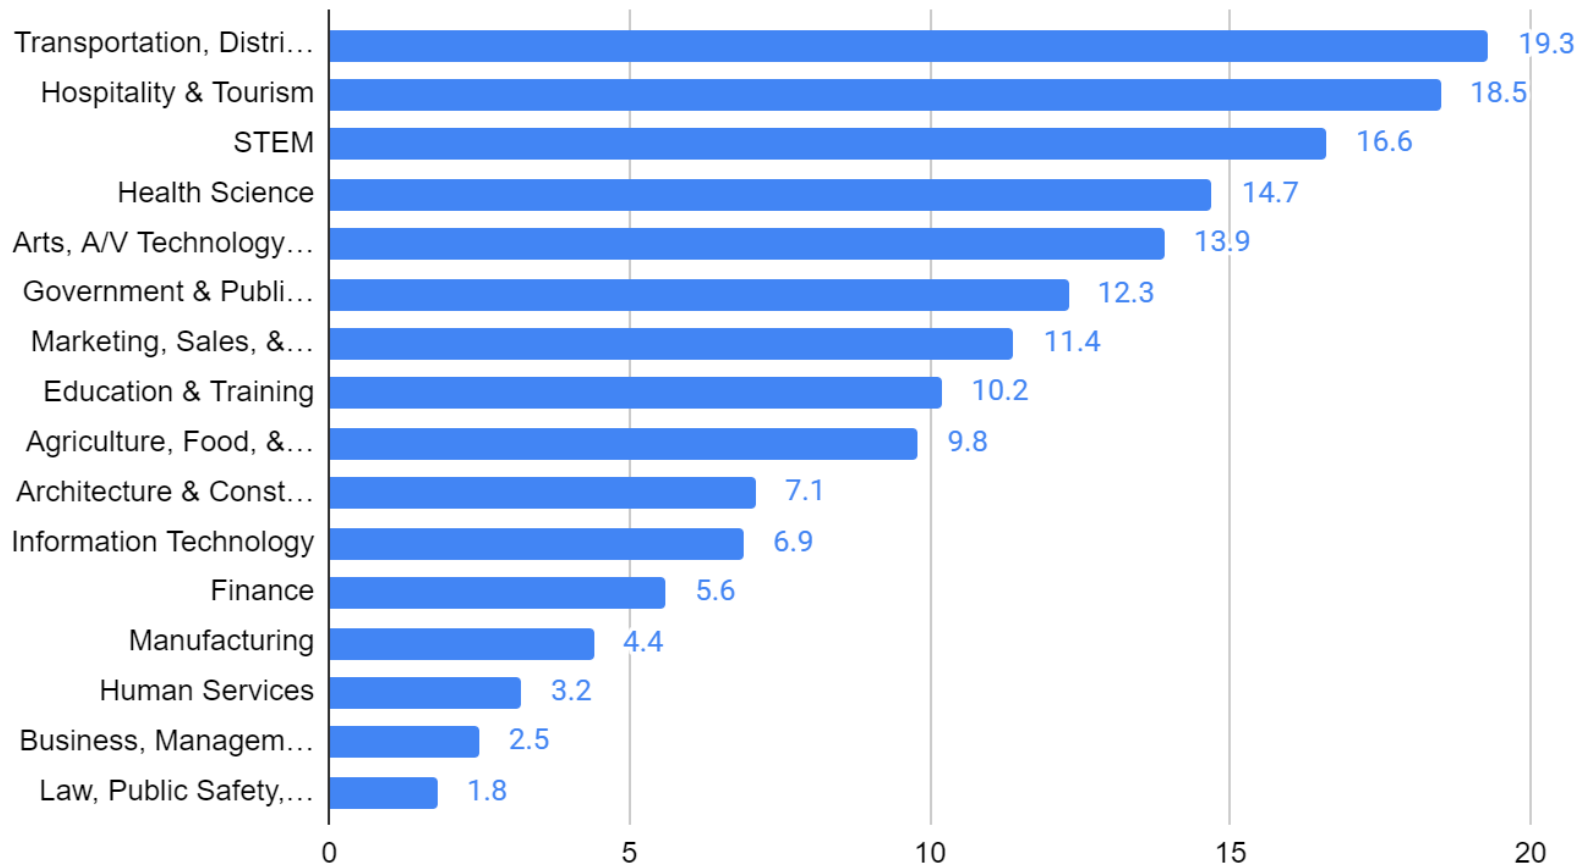

STUDENT SURVEY DATA

View sample Career Cluster survey data and collaborate with your group to find three (3) career speakers that match the needs and interests.

Student Group 3