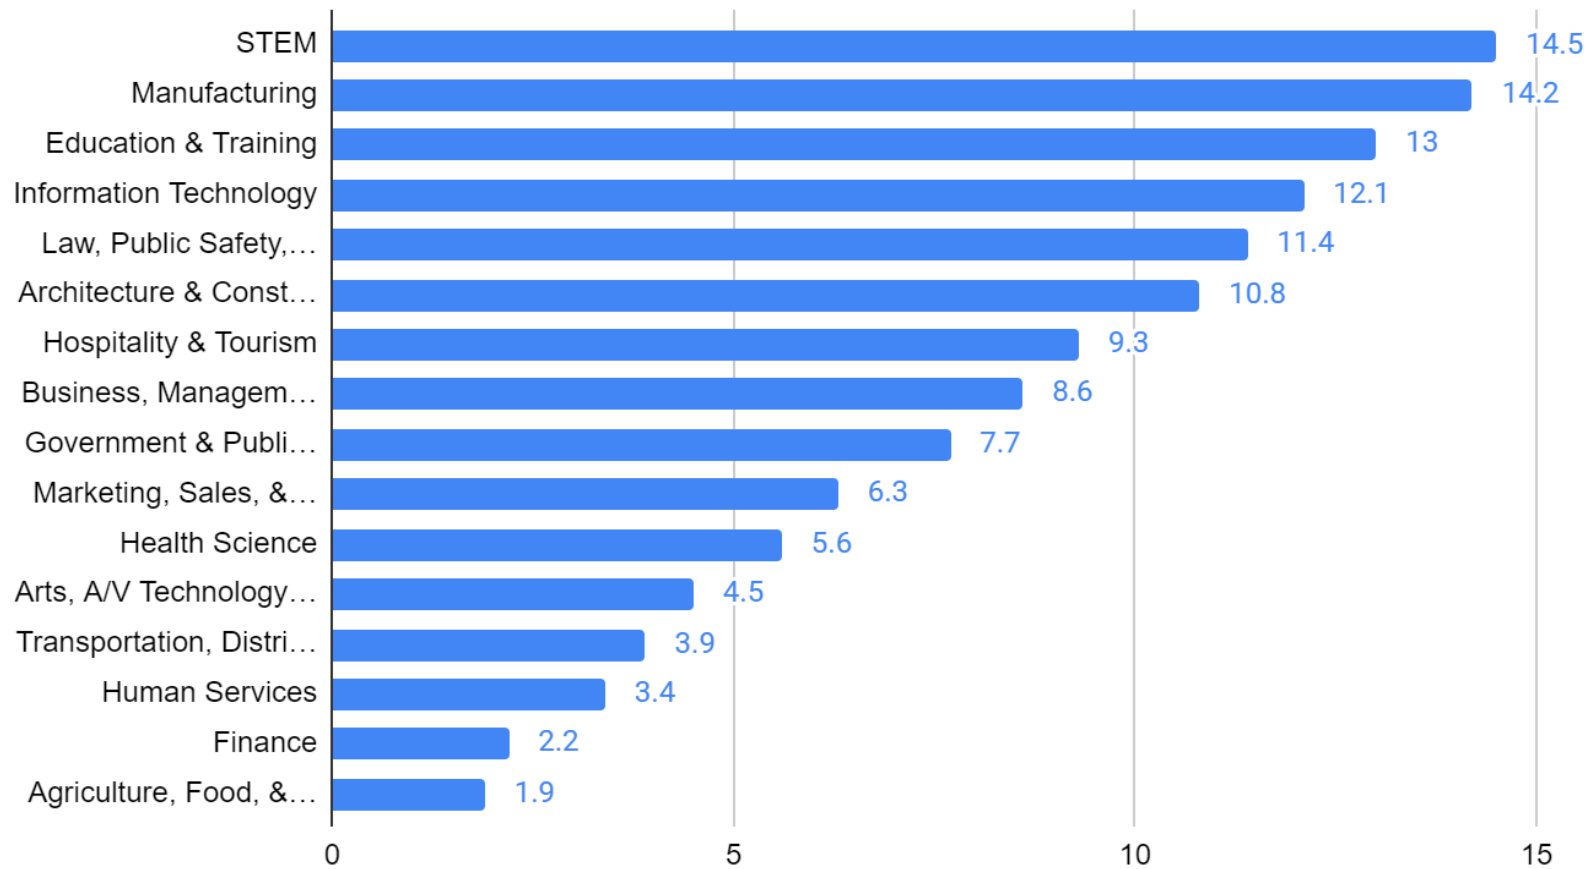

STUDENT SURVEY DATA

View sample Career Cluster survey data and collaborate with your group to find three (3) career speakers that match the needs and interests.

Student Group 4