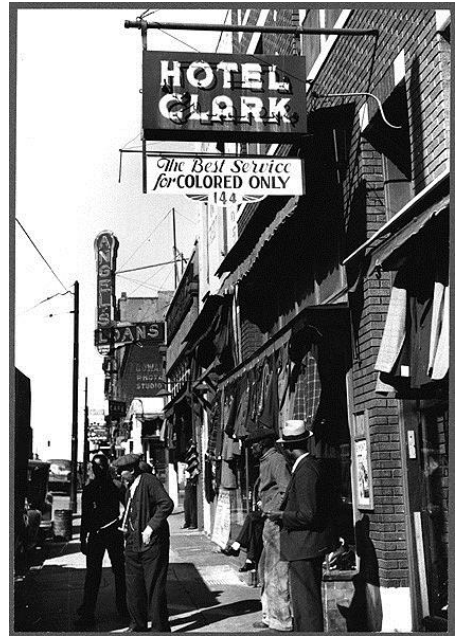

SEPARATE BUT EQUAL

All images (and more) can be found in the Library of Congress Index located at: http://www.loc.gov/rr/print/list/085_disc.html

Delano, J. (1940, May). A cafe near the tobacco market. Retrieved from <http://hdl.loc.gov/loc.pnp/fsa.8a33793>

Walcott, M. P. (1939, October). Secondhand clothing stores and pawn shop on Beale Street [Image]. Retrieved from <http://hdl.loc.gov/loc.pnp/ppmsc.0019>
7

Bubley, E. (1943, September). A rest stop for Greyhound bus passengers on the way from Louisville, Kentucky to Nashville, Tennessee, with separate accommodations for colored passengers [Image]. Retrieved from <http://hdl.loc.gov/loc.pnp/cph.3b46051>