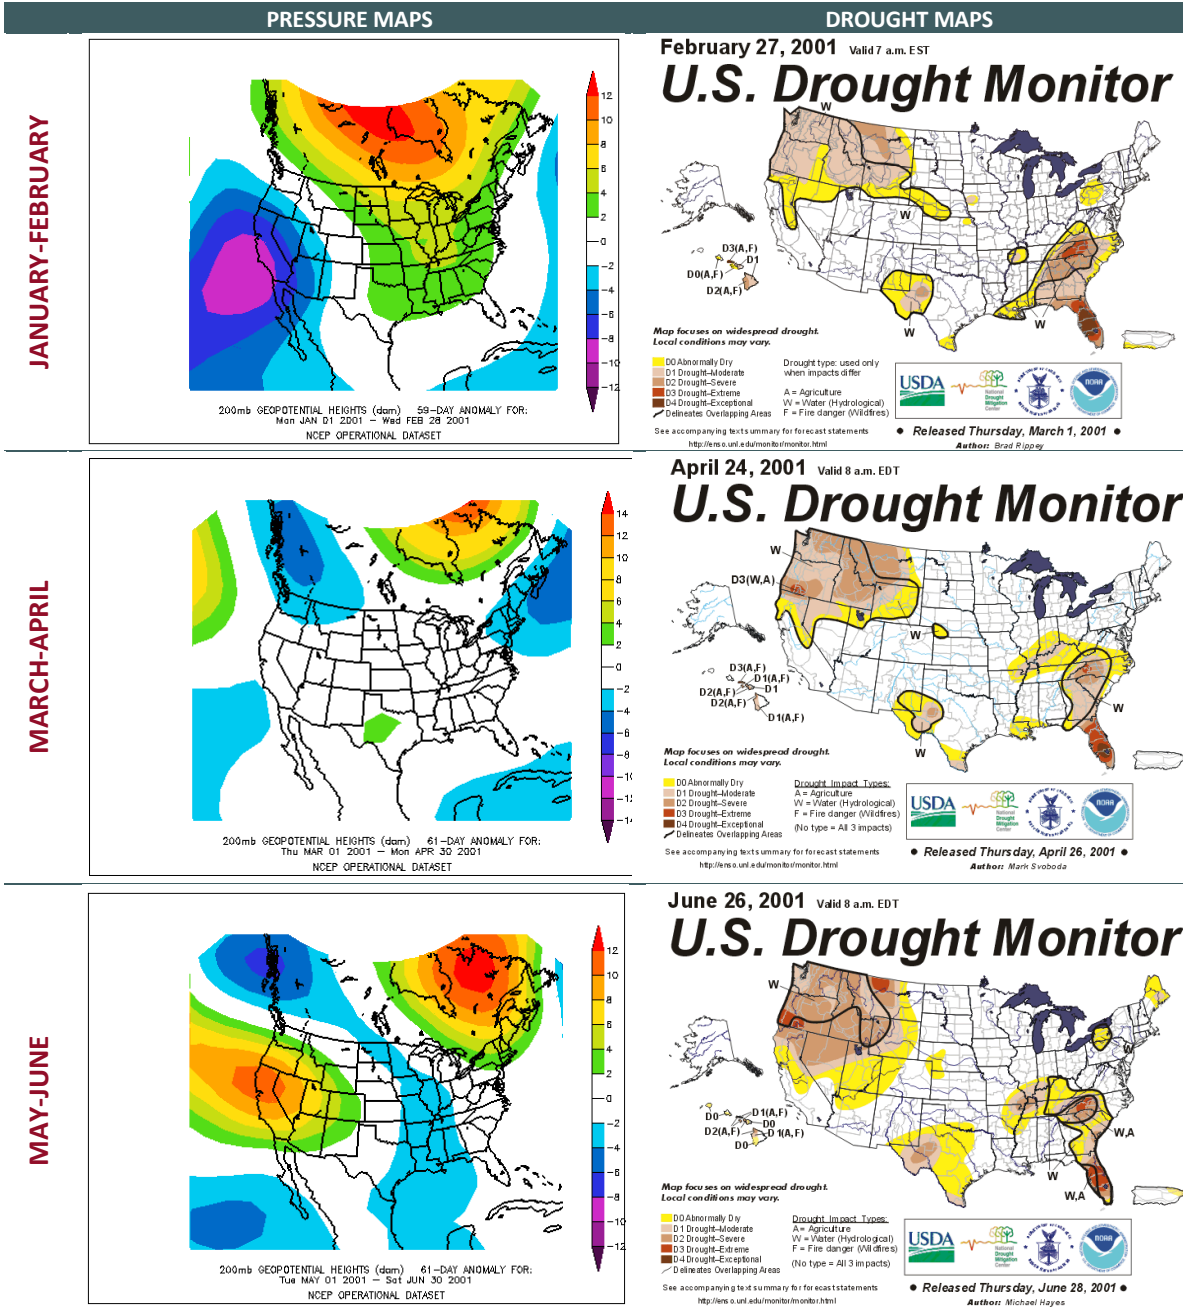

2001 ATMOSPHERIC PRESSURE VS. DROUGHT

2001 ATMOSPHERIC PRESSURE VS. DROUGHT

2002 ATMOSPHERIC PRESSURE VS. DROUGHT

2002 ATMOSPHERIC PRESSURE VS. DROUGHT