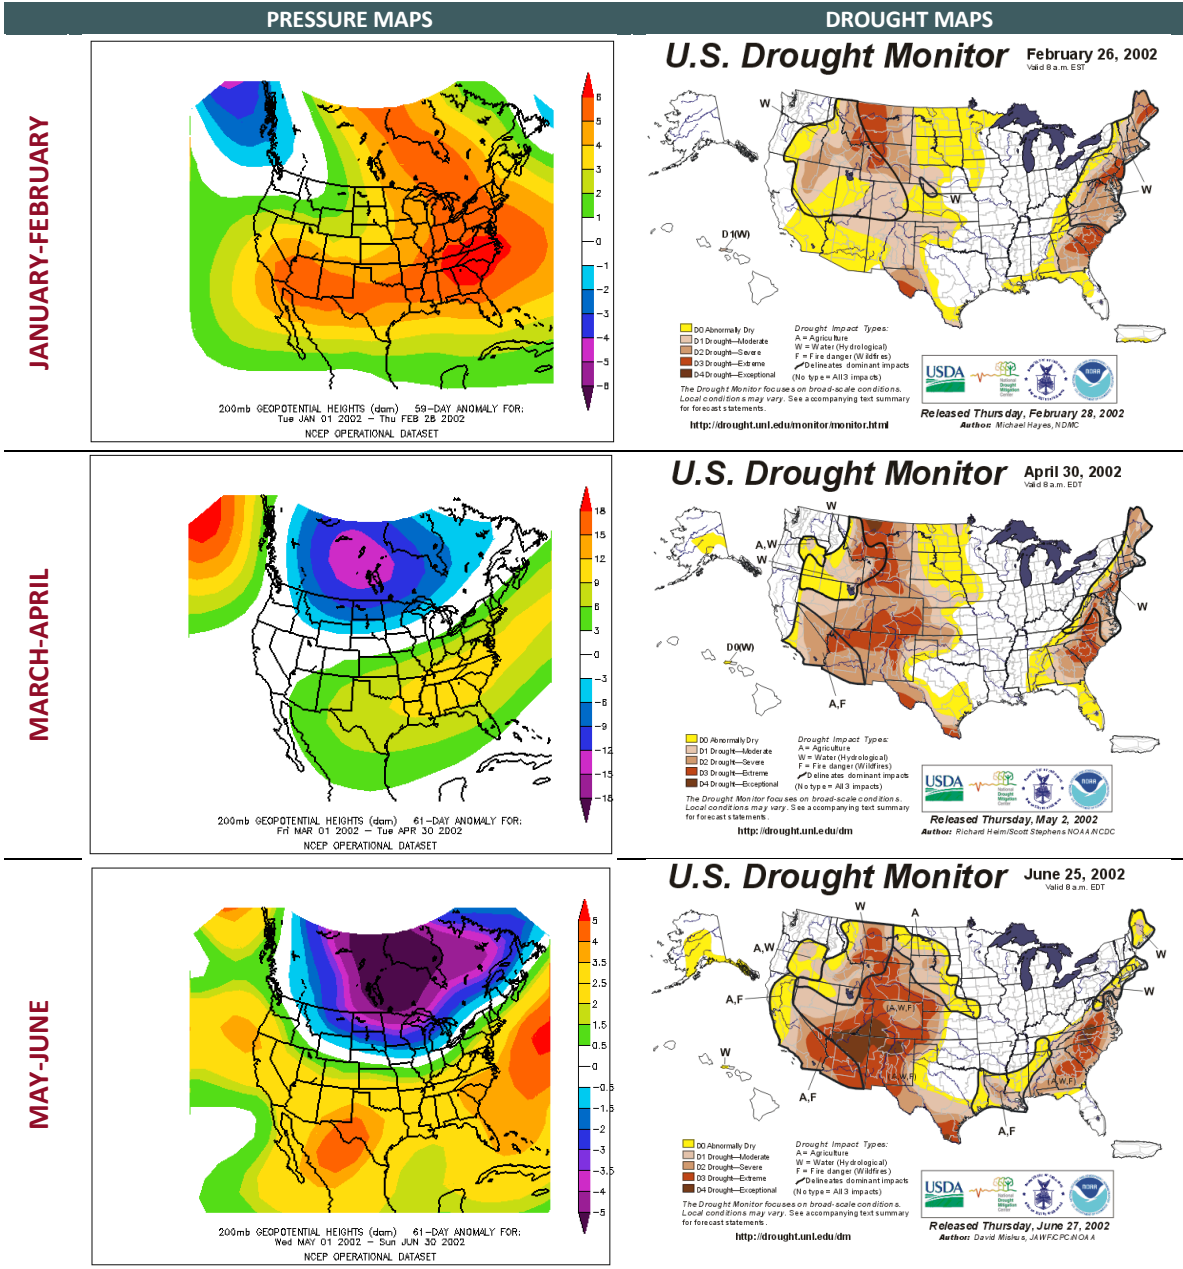

2001 ATMOSPHERIC PRESSURE VS. DROUGHT

2001 ATMOSPHERIC PRESSURE VS. DROUGHT

2002 ATMOSPHERIC PRESSURE VS. DROUGHT

2002 ATMOSPHERIC PRESSURE VS. DROUGHT