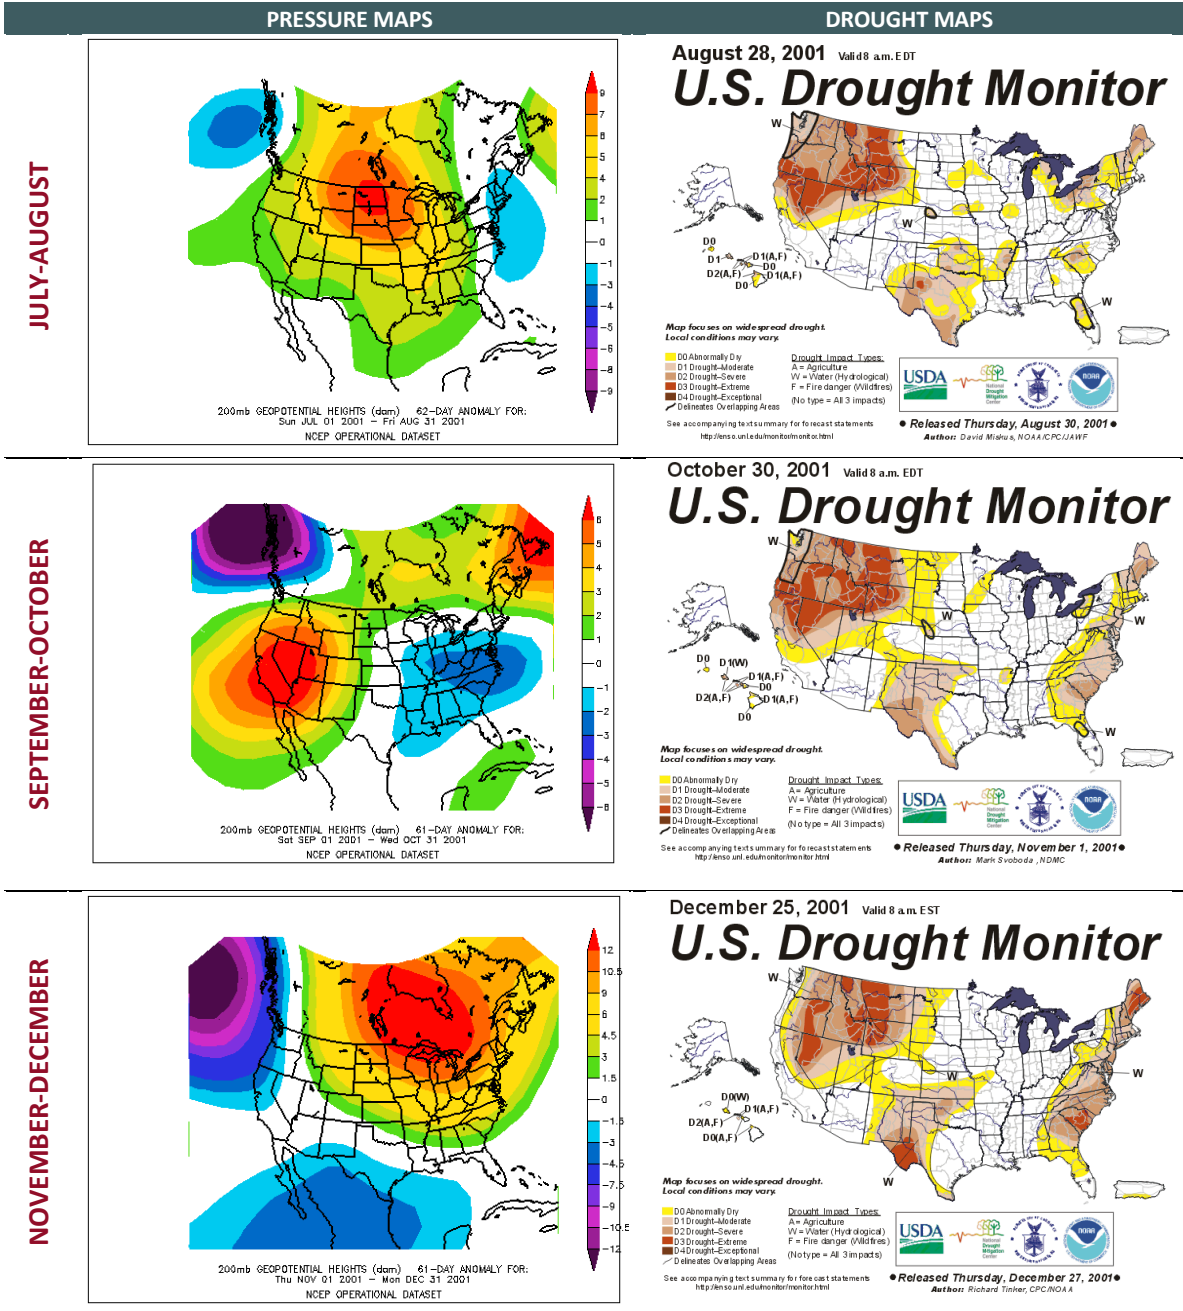

2001 ATMOSPHERIC PRESSURE VS. DROUGHT

2001 ATMOSPHERIC PRESSURE VS. DROUGHT

2002 ATMOSPHERIC PRESSURE VS. DROUGHT

2002 ATMOSPHERIC PRESSURE VS. DROUGHT