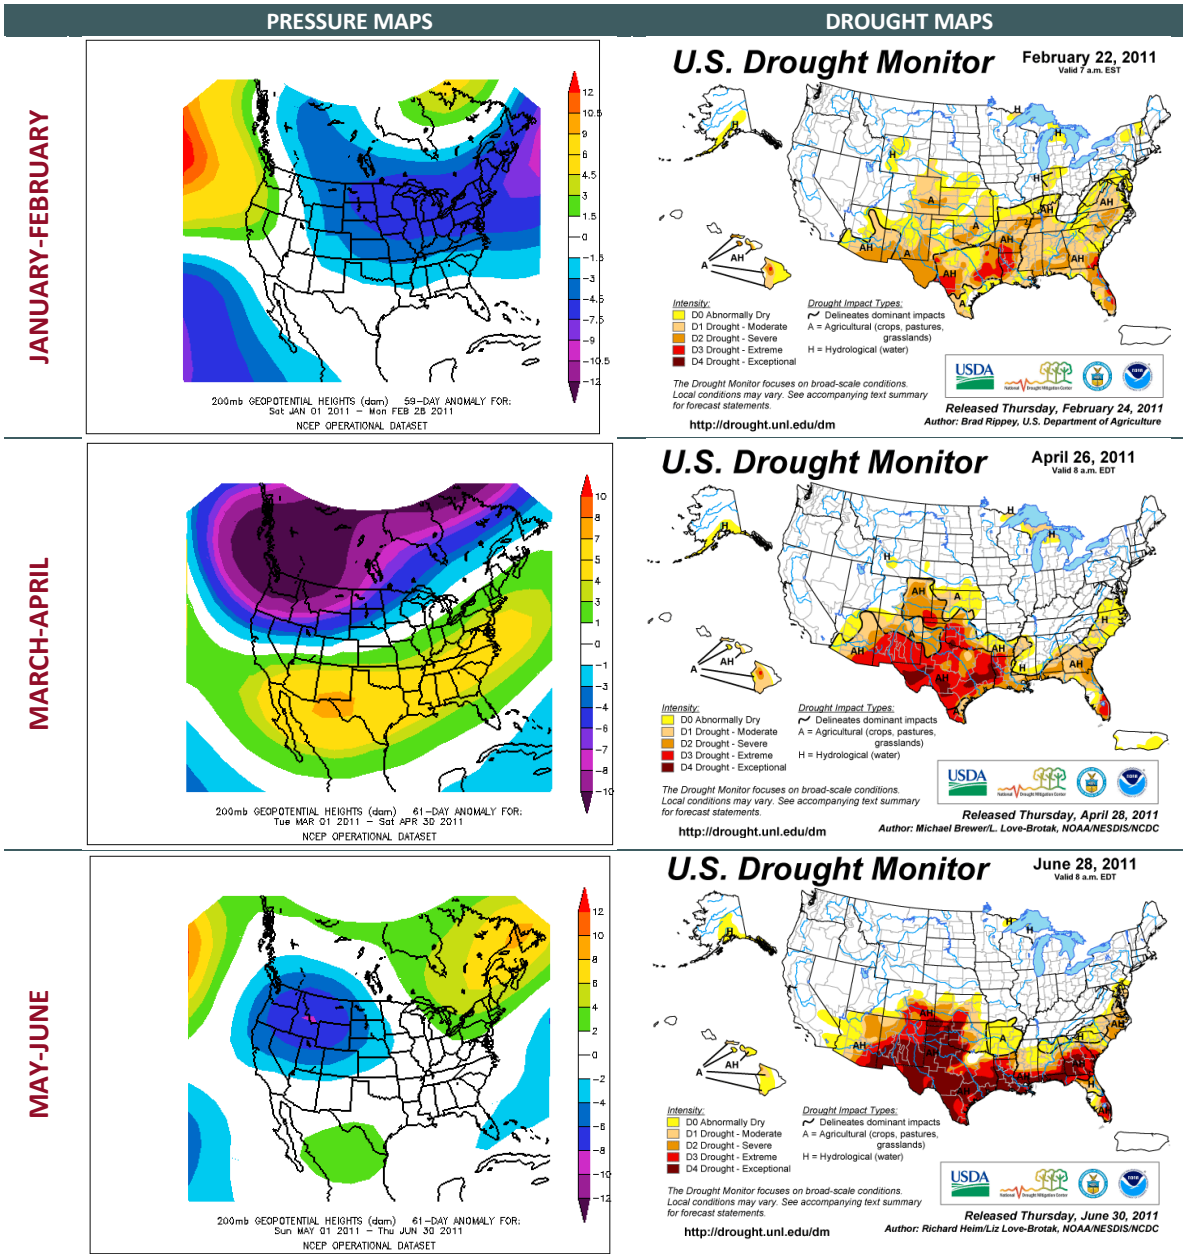

# 2011 ATMOSPHERIC PRESSURE VS. DROUGHT