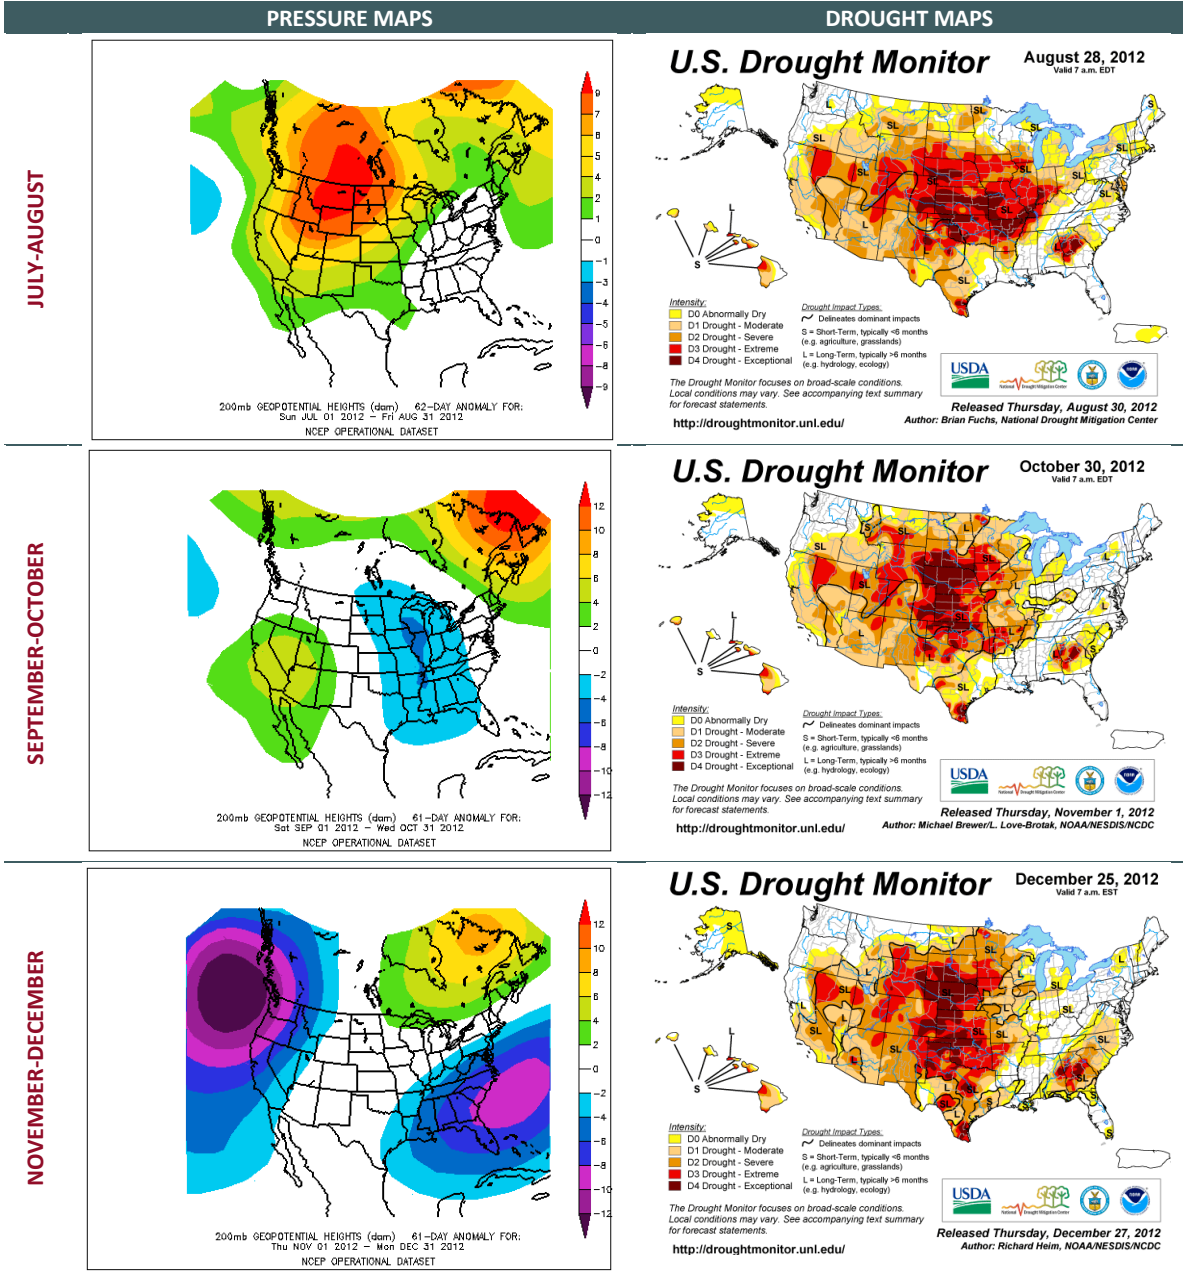

2012 ATMOSPHERIC PRESSURE VS. DROUGHT