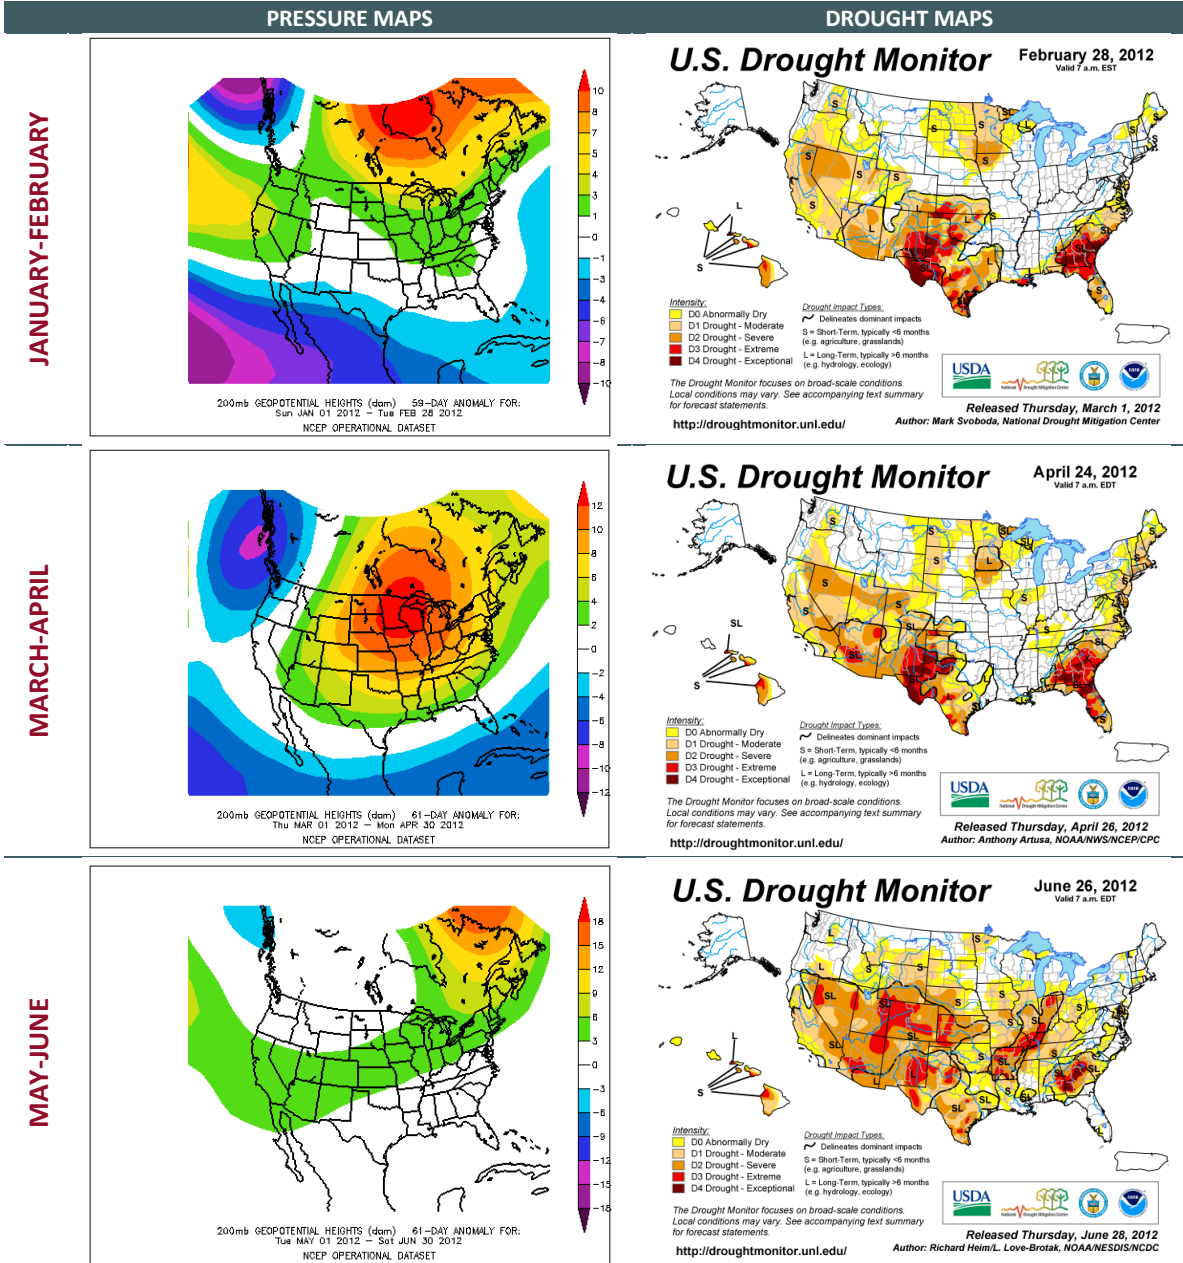

2012 ATMOSPHERIC PRESSURE VS. DROUGHT