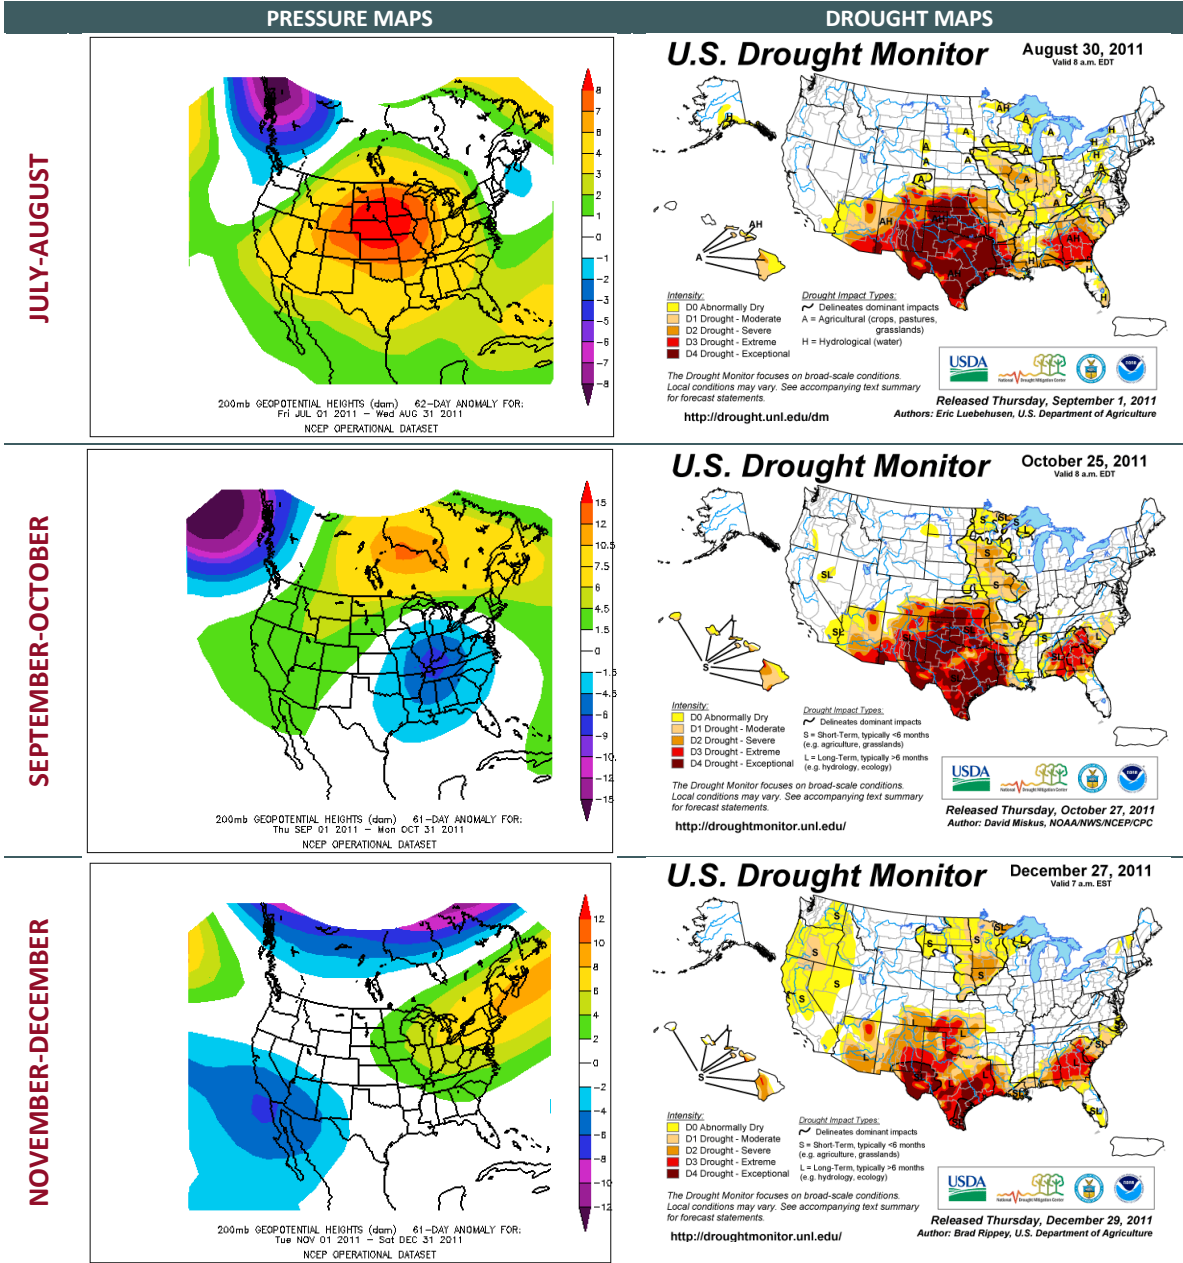

# 2011 ATMOSPHERIC PRESSURE VS. DROUGHT