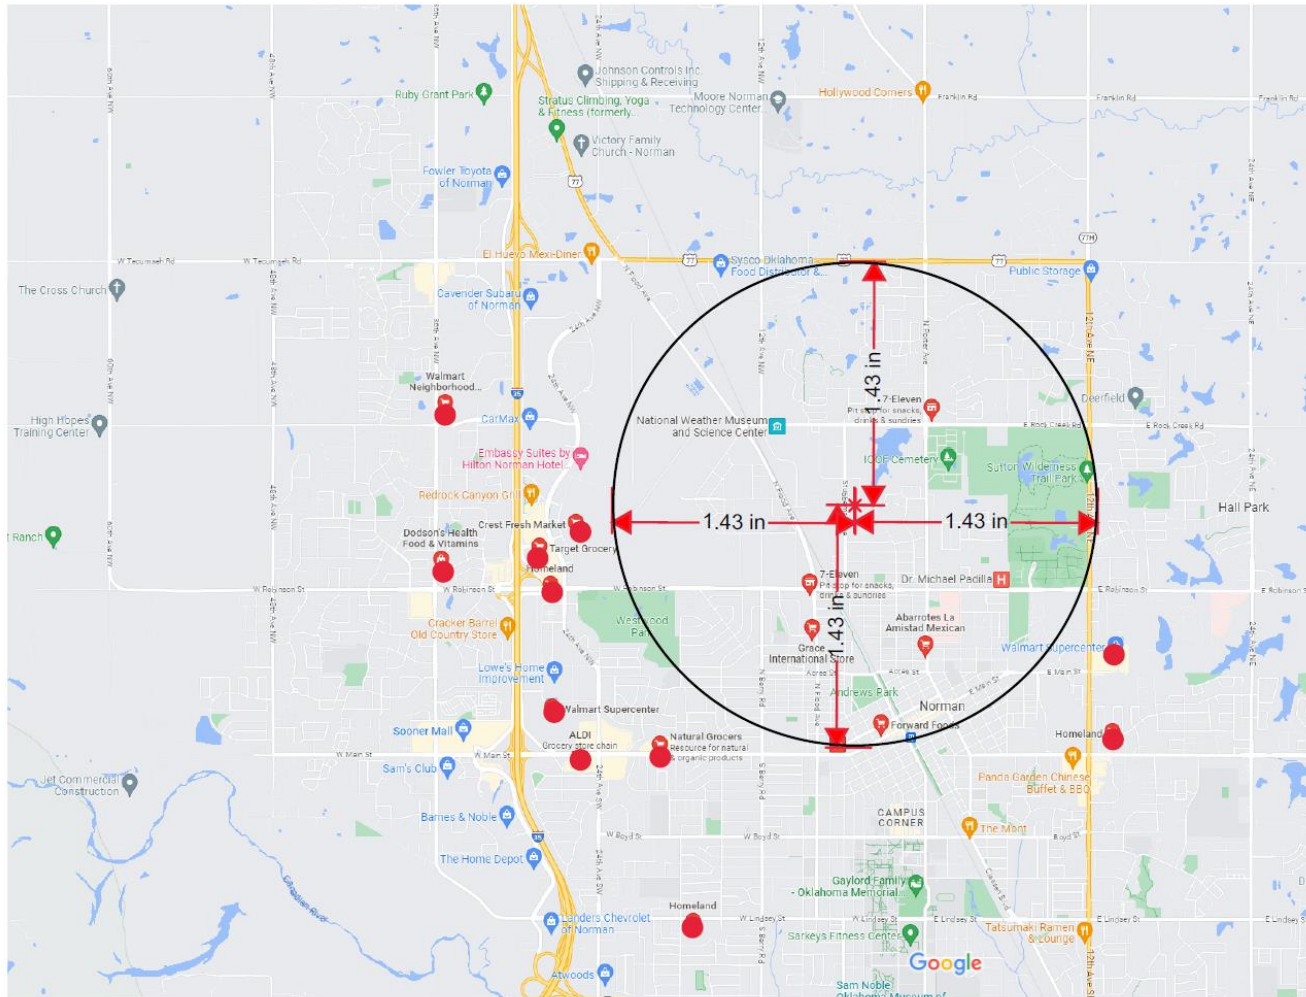

# NORMAN FOOD DESERT

Google Maps grocery stores near stubbemans and w rock creek

Map data ©2023 Google