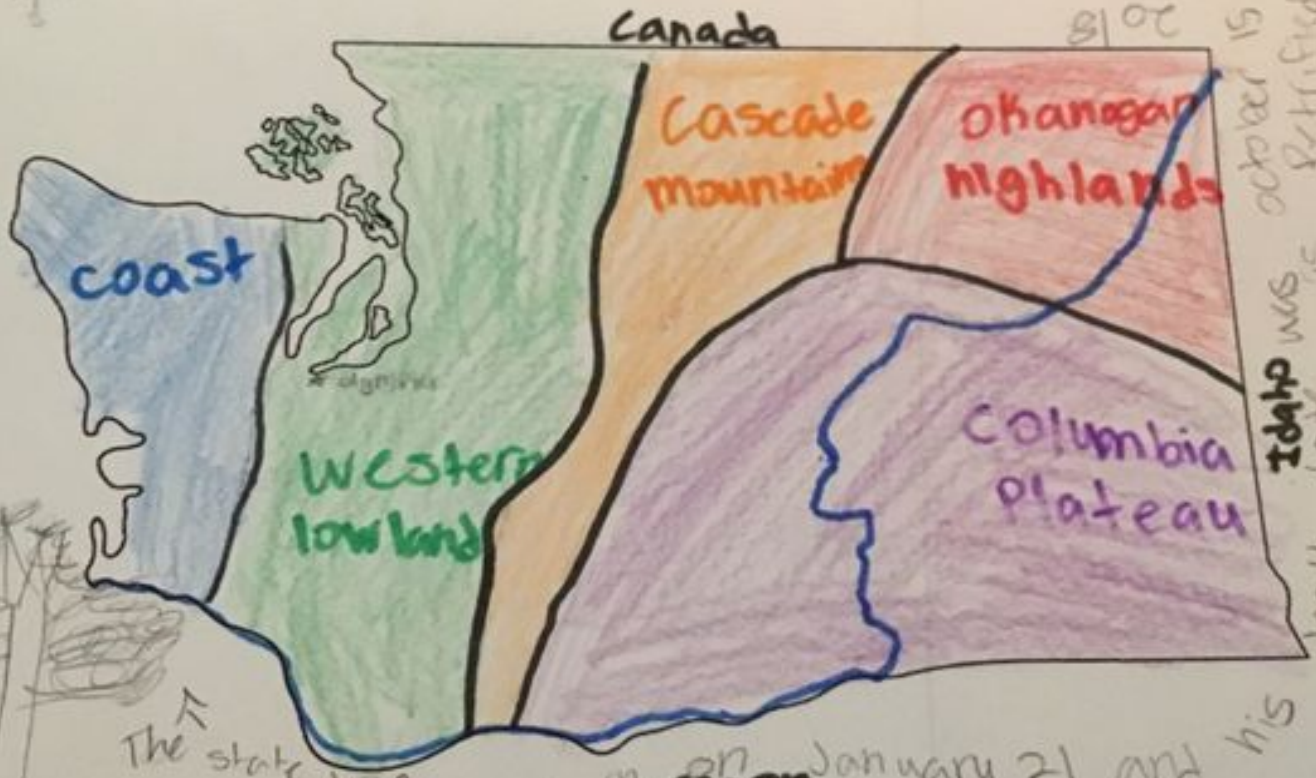

Washington is 1889 The State mammal is Orcinus

Wood. Charles Talbot made the State flag

2018

Idaho was October 15
Death date of Washington is Petrified

The statehood of
Rock of Washington is Bye Bye

Indian word for Bye Bye

Area
The State Symbol
Pacific Ocean

The state tree
Paul Allen was born on January 21 and his
State flag mean the first President the state

Song of Washington is Washington my home by Helen Davis
The Motto of Washington is Alki.