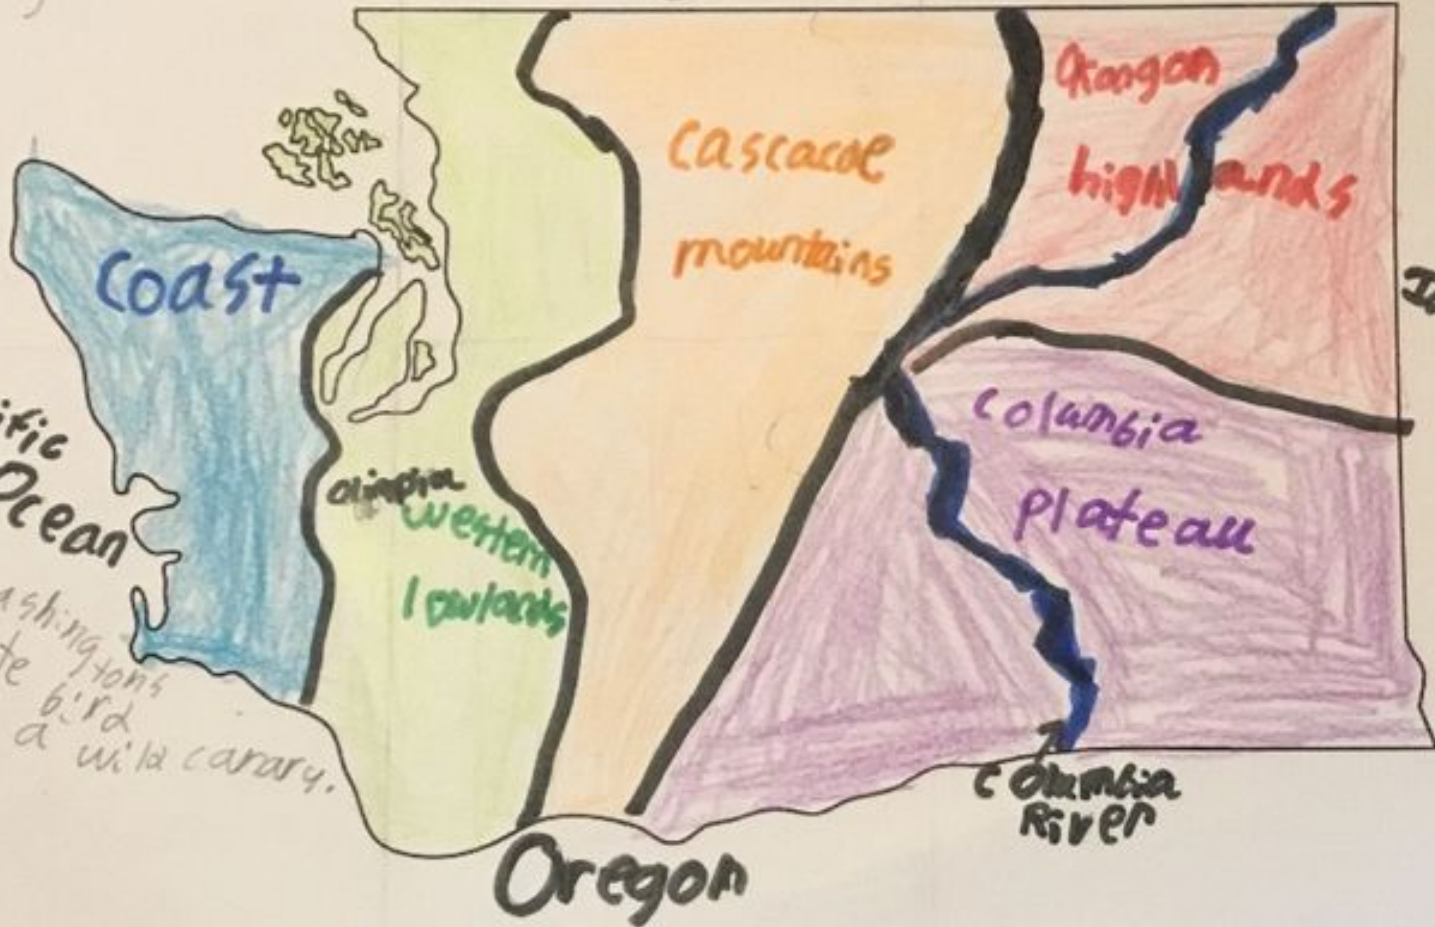

Washington's statehood date is 1889

Washington's state song is written by Helen Davis

The most common job are for 9th graders & seniors.

The total population of Washington are 74 million.

Canada

The number 1 attraction in Washington is a national park and hot rain forest.

Washington's state bird is a wild carary.

The state mineral is petrified wood.

The person who made Washington's flag is Charles Talbot.

Washington's state is Washington's mountain area.